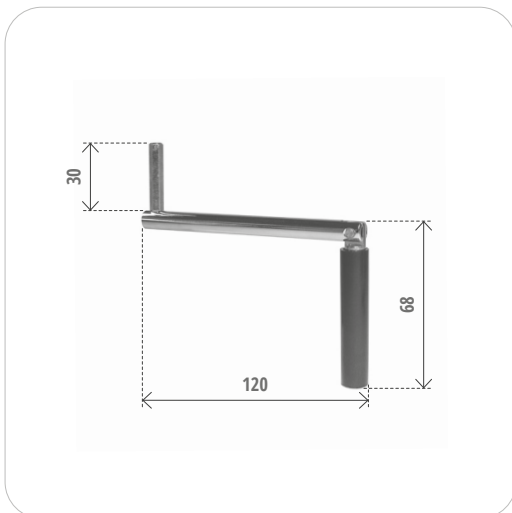

Manovella cromata
Chrome handle

Cromo Chrome	Note Note	Pz Pcs
1704/AES	Esagono 8 | Hexagon 8	50

Materiale: ferro cromato, nylon
Material: chromed iron, nylon