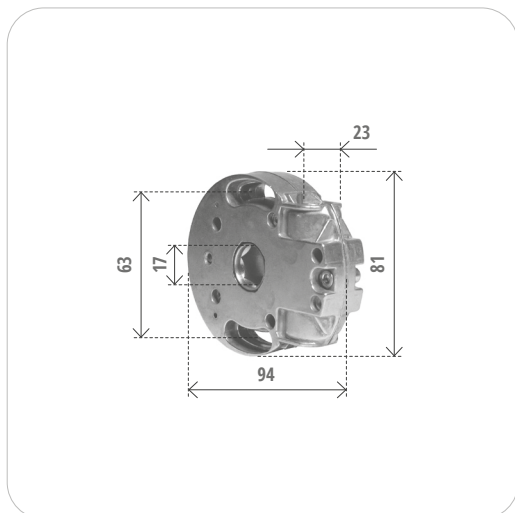

Materiale: ferro cromato, nylon
Material: chromed iron, nylon

Manovella standard perno 60mm
Standard handle pivot 60mm

Cromo Chrome	Pz Pcs
1704/AE	50

Materiale: ferro cromato, nylon
Material: chromed iron, nylon

Placca plastica per arganello "tipo C/R"
Pvc overing plate for "type C/R" inside rope winch

Bianco White	Nero Black	Tipo Type	Pz Pcs
1701/ABC		C	20
	1701/NBC	C	20
1701/ABC.R		R	20
	1701/NBC.R	R	20

Materiale: PVC
Material: PVC

Placca per arganello "tipo C/R"
Covering plate for "type C/R" inside rope winch

Inox Stainless steel	Tipo Type	Pz Pcs
1701/I	C	20
1701/IR	R	20

Materiale: inox
Material: stainless steel

Argano ad asta in zama con inserto
Handle winch with pivot