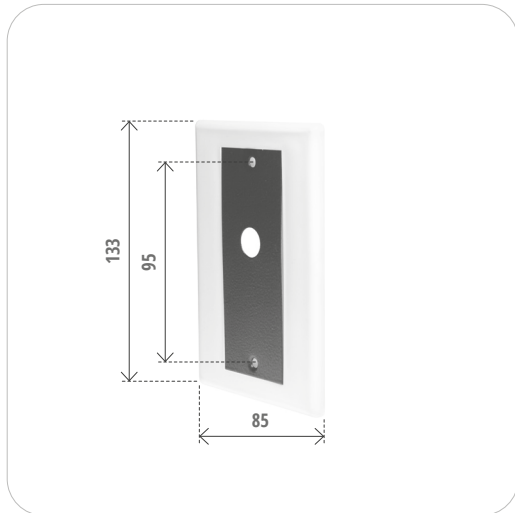

Materiale: ferro cromato, nylon
Material: chromed iron, nylon

Manovella standard perno 60mm
Standard handle pivot 60mm

Cromo Chrome	Pz Pcs
1704/AE	50

Materiale: ferro cromato, nylon
Material: chromed iron, nylon