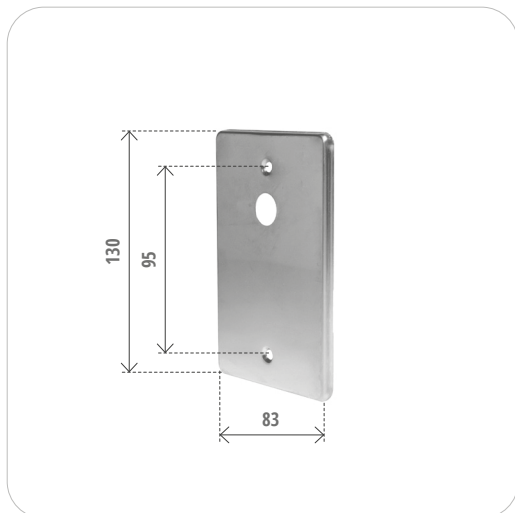

Placca per arganello "tipo C/R"
Covering plate for "type C/R" inside rope winch

Inox Stainless steel	Tipo Type	Pz Pcs
1701/I	C	20
1701/IR	R	20

Materiale: inox
Material: stainless steel